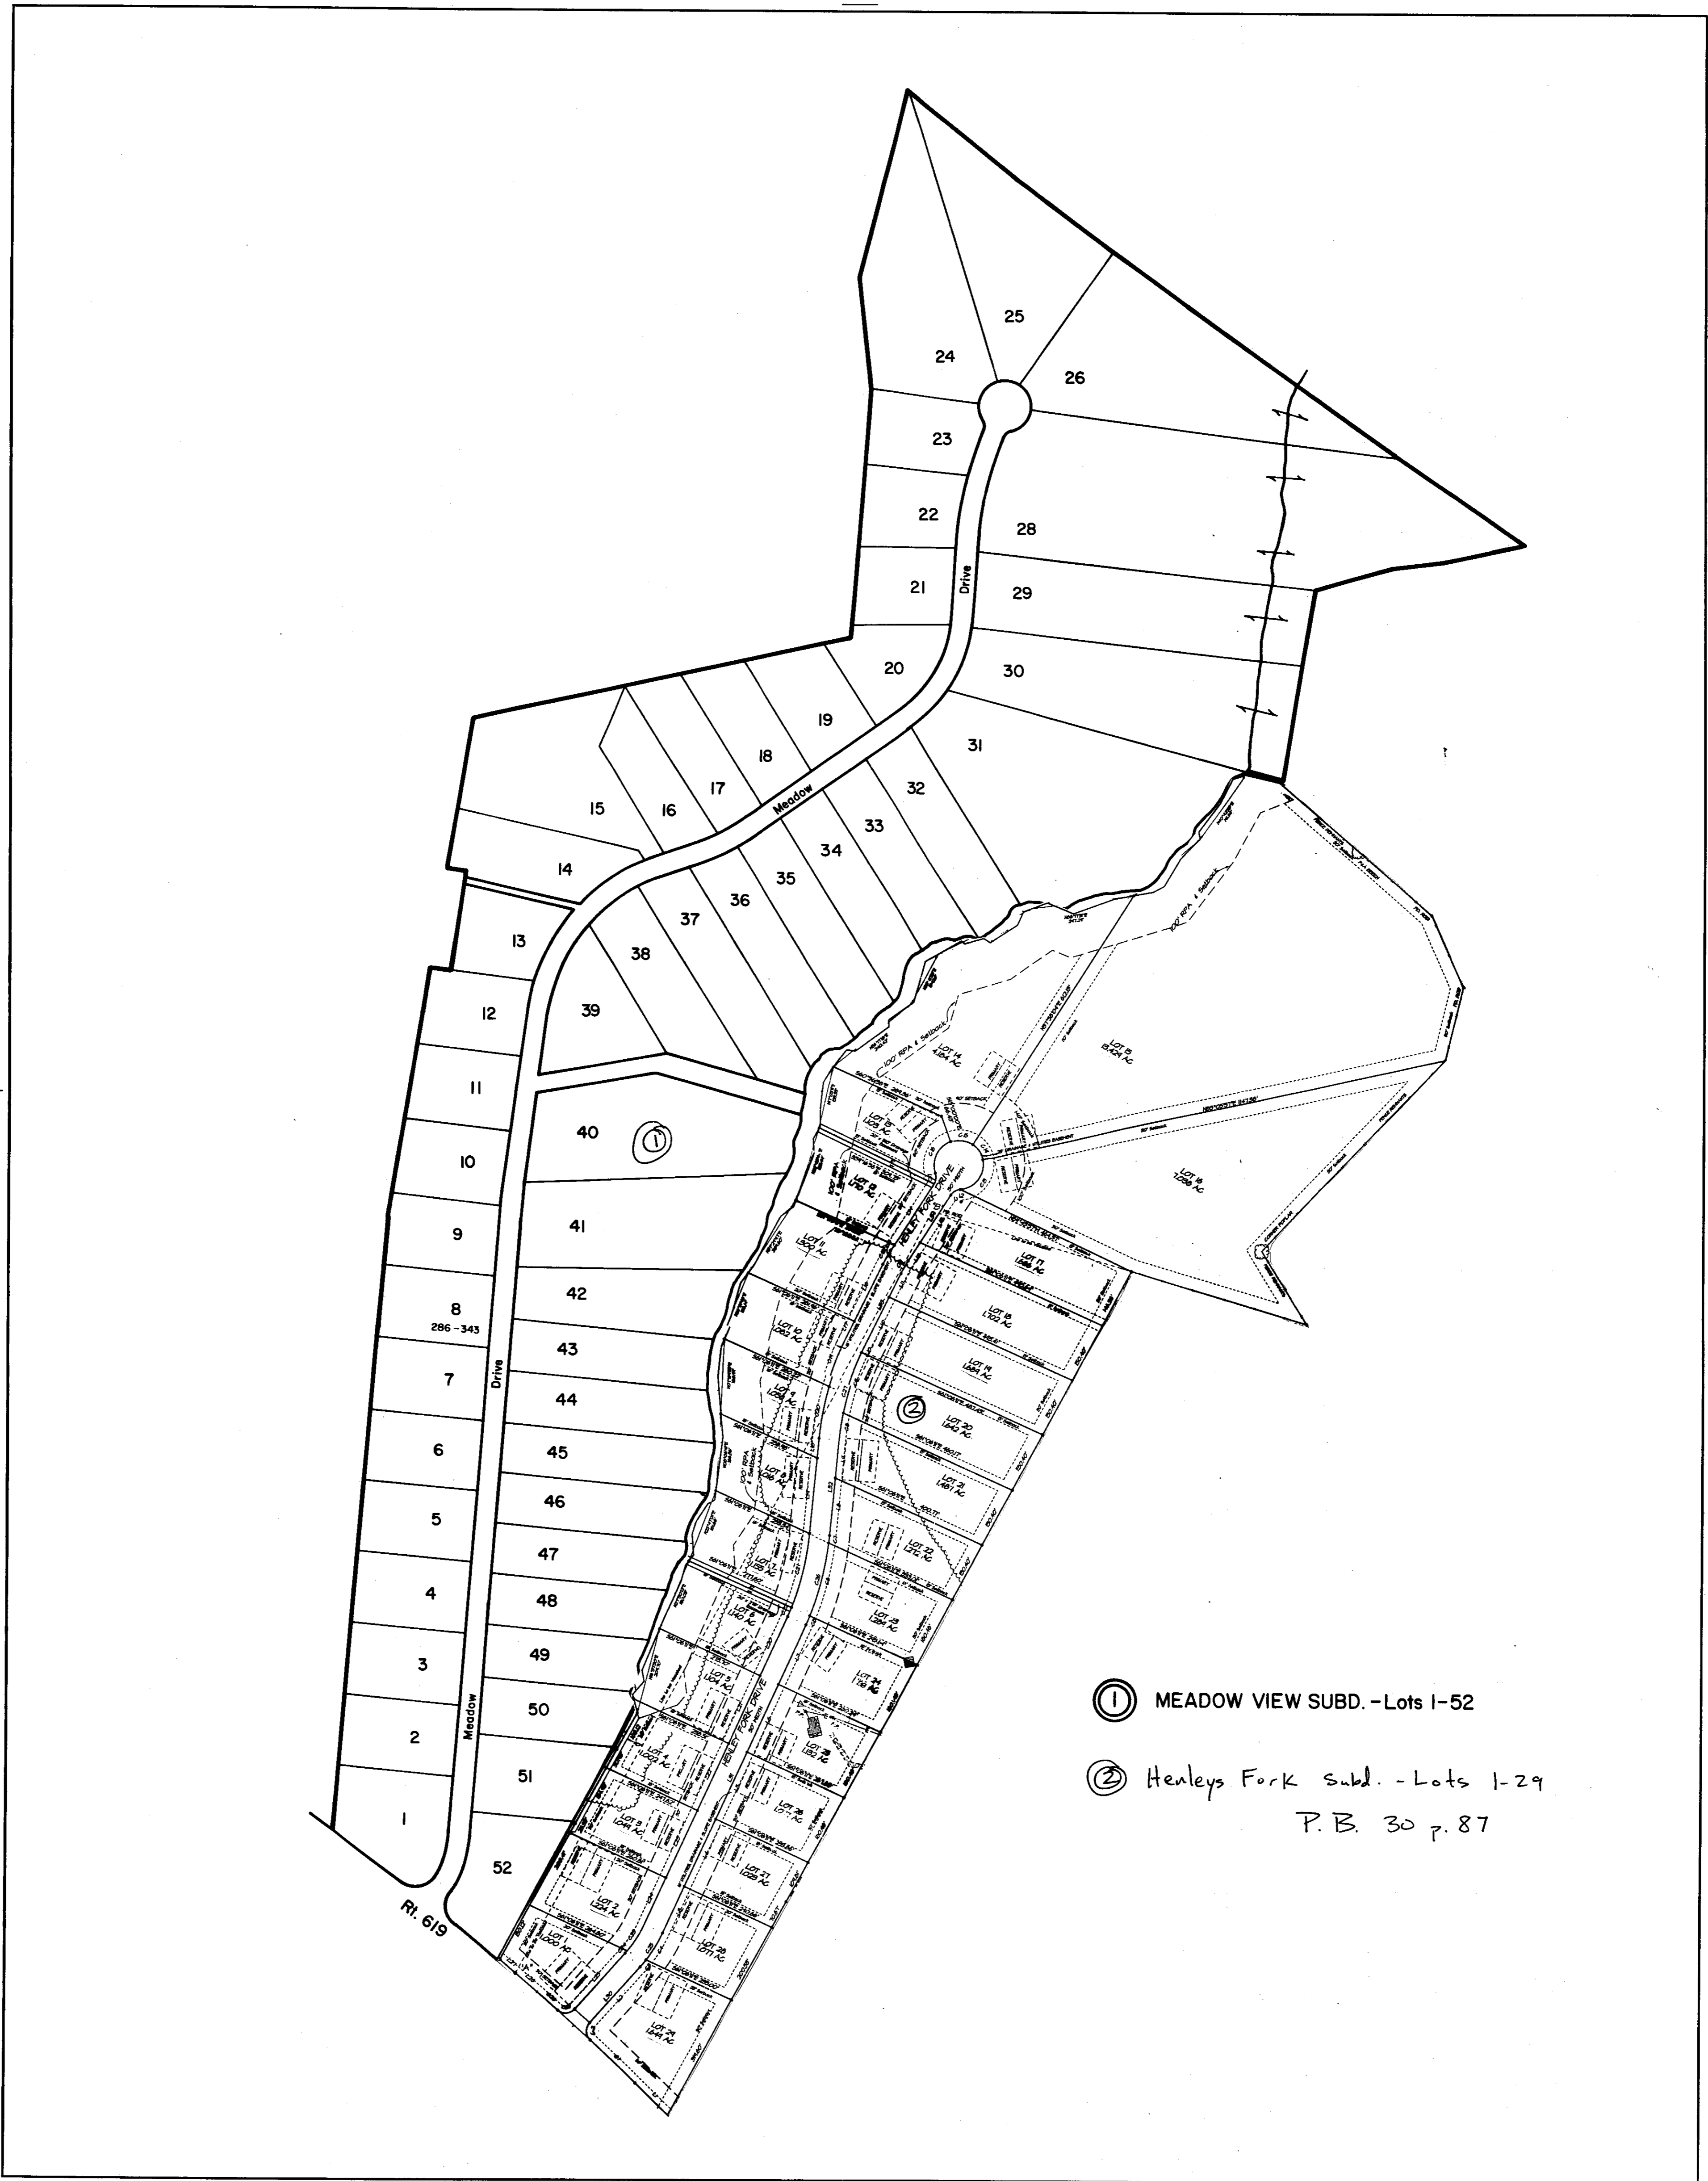

ESSEX COUNTY

- ① MEADOW VIEW SUBD. - Lots 1-52
- ② Henleys Fork subd. - Lots 1-29  
P.B. 30 p. 87

CENTRAL DISTRICT  
TAPPAHANNOCK

SECTION  
INSERT 36D